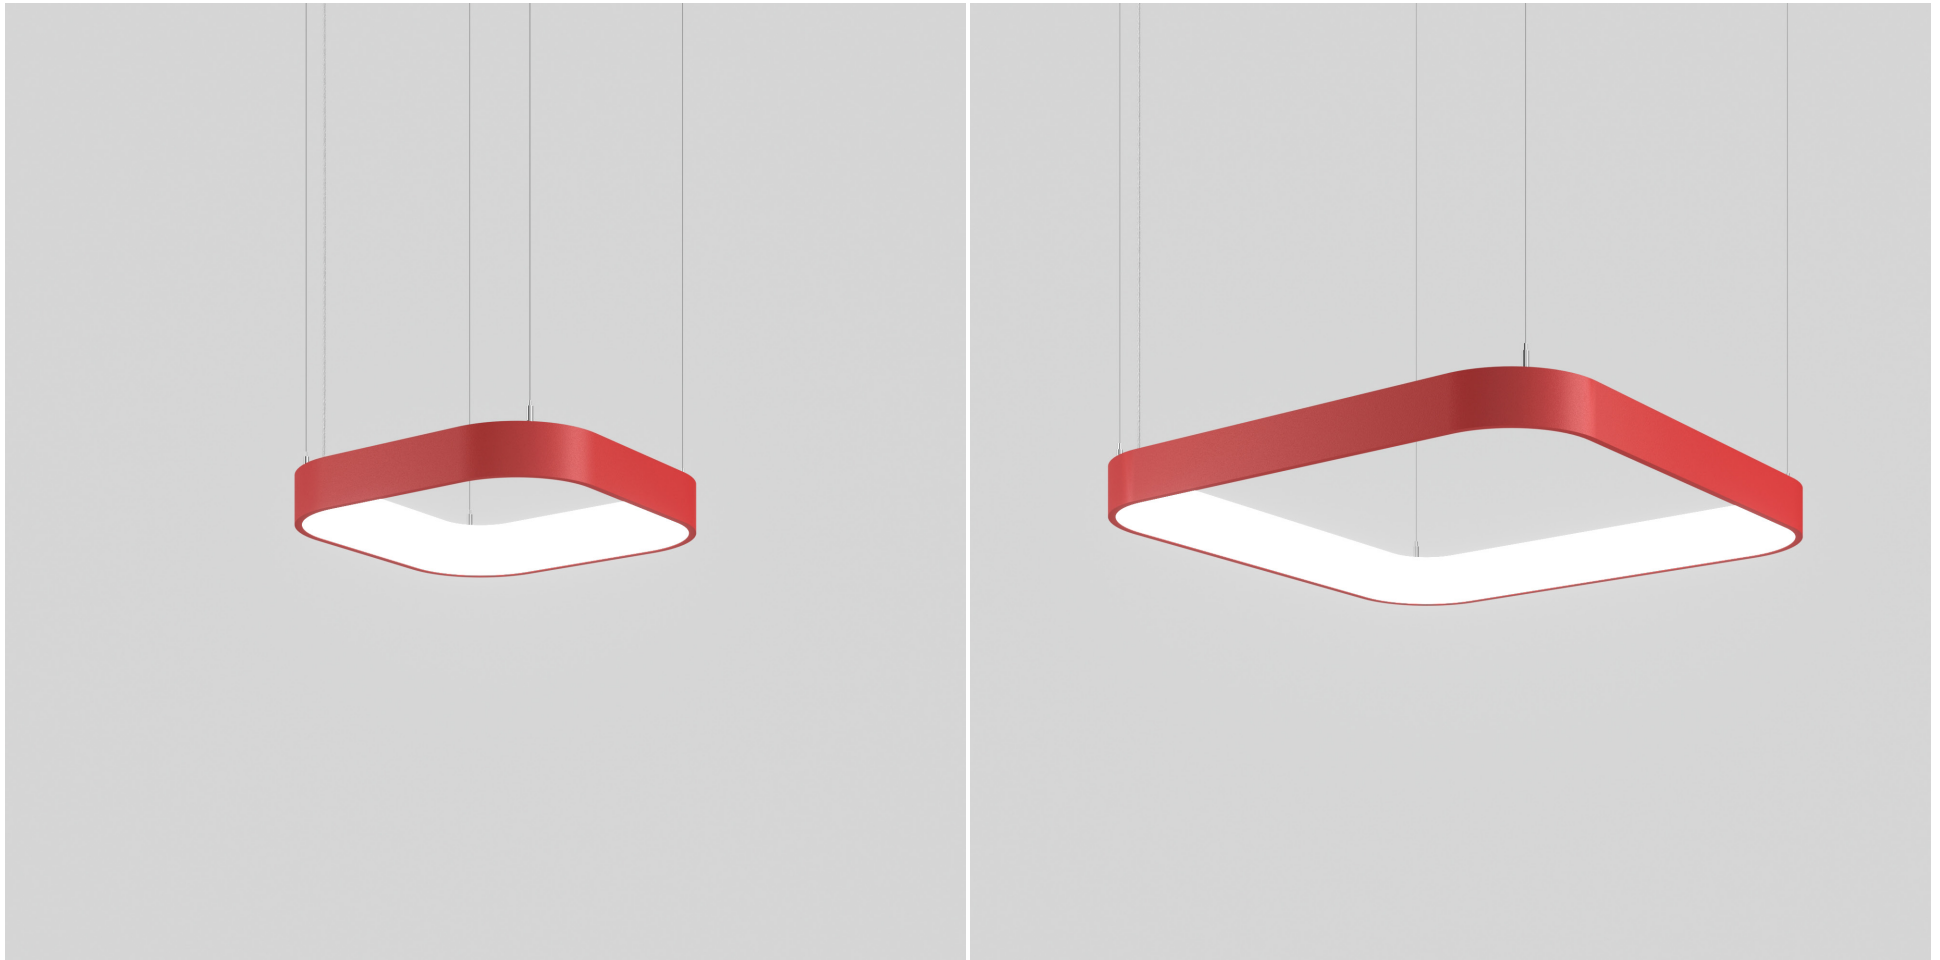

SOFT SQ

SOFT SQ

The optically engineered diffuser throws the light downwards exactly where it is required, whilst creating a subtle indirect glow on the ceiling

SOFT SQ

48" (1219mm)

SOFT SQ

SOFT SQ FINISHES

SOFT SQ

SOFT SQ
COMING SOON

24" (610mm)

36" (914mm)

SOFT SQ