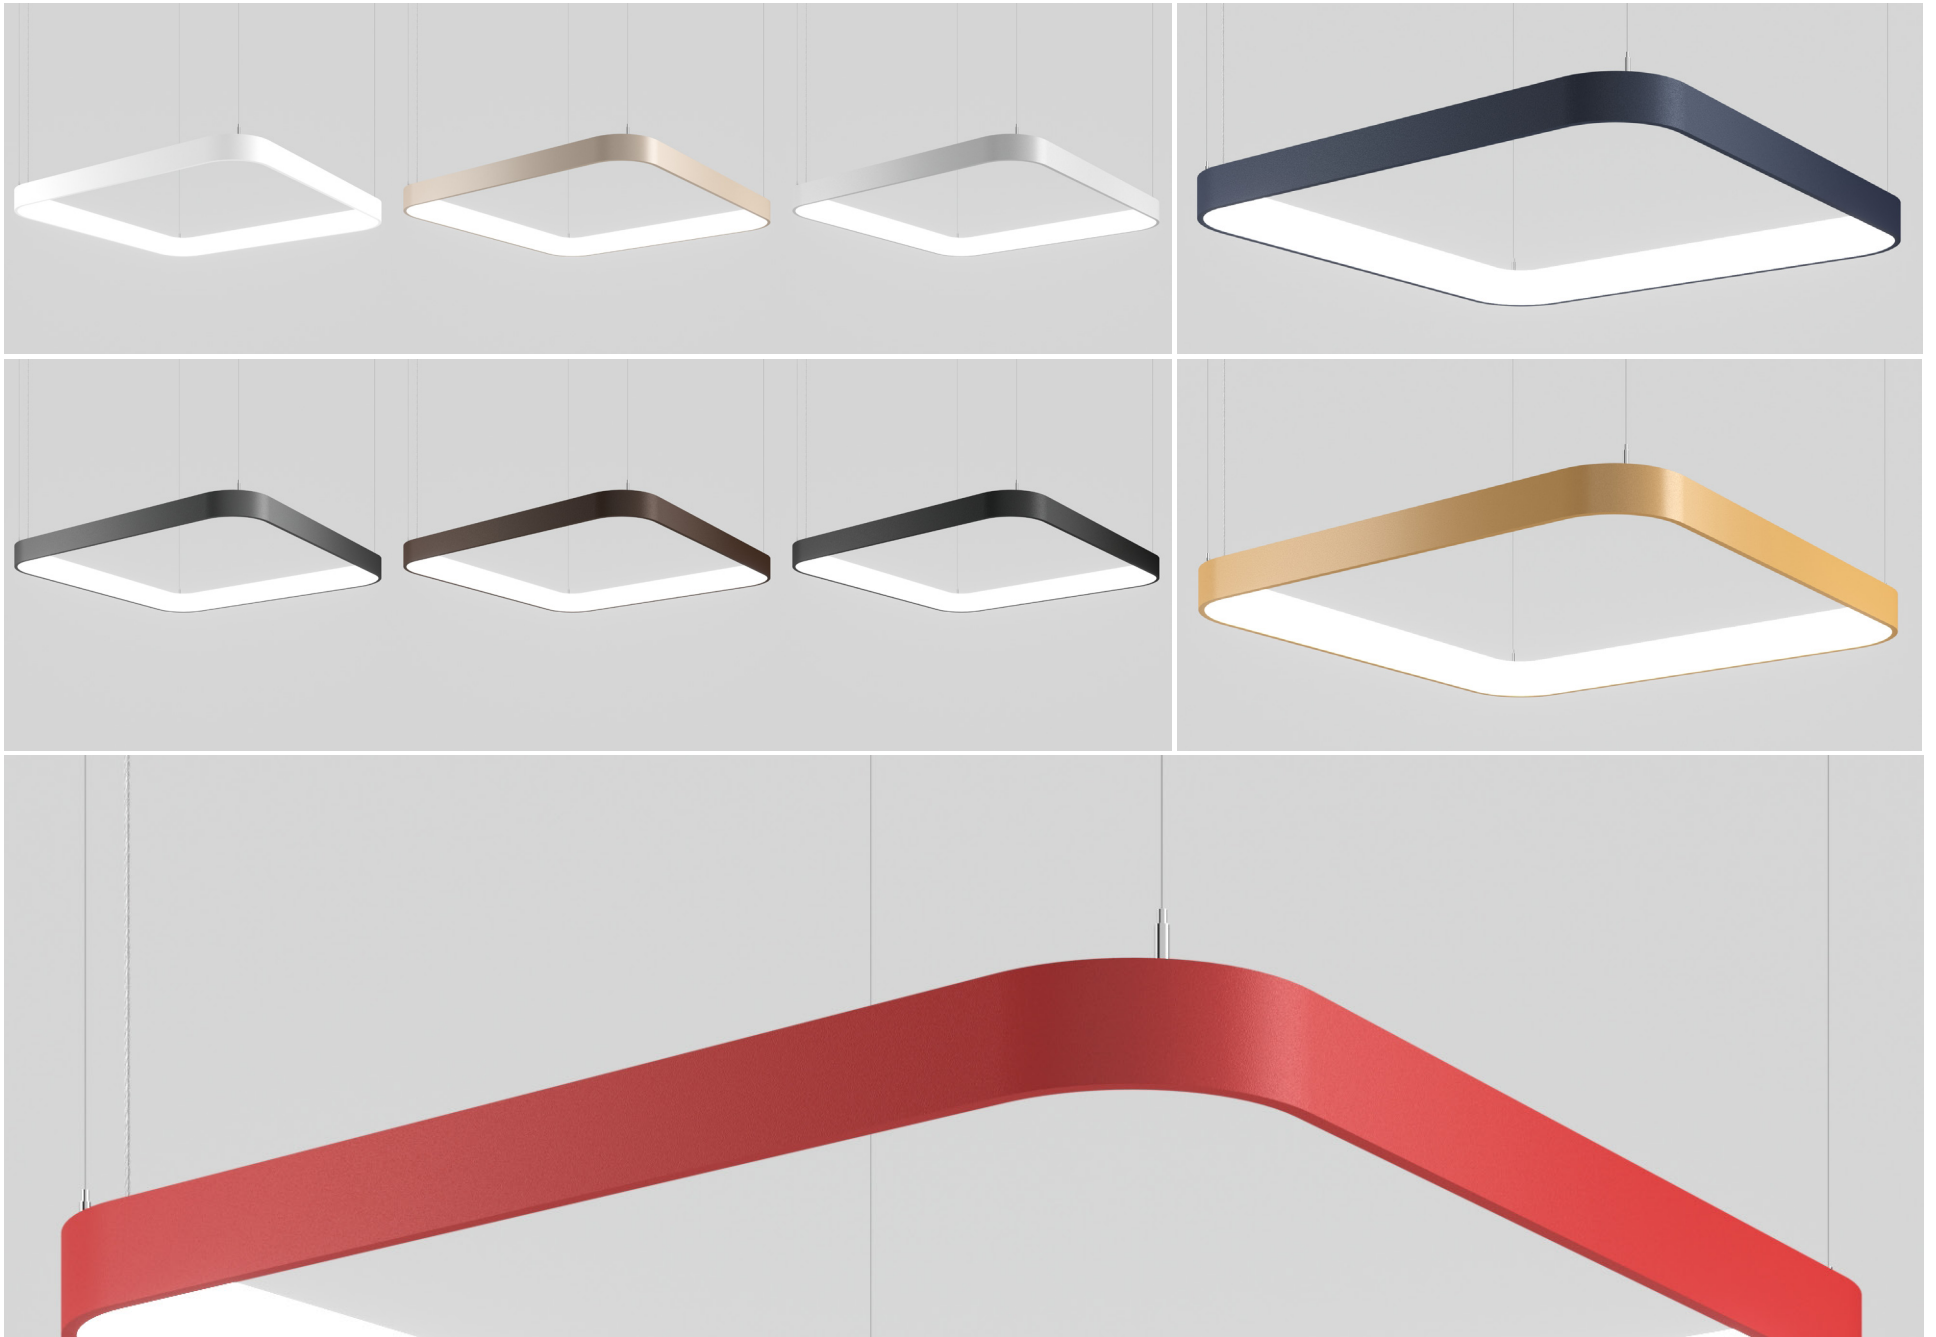

SOFT SQ

SOFT SQ

The optically engineered diffuser throws the light downwards exactly where it is required, whilst creating a subtle indirect glow on the ceiling

SOFT SQ

48" (1219mm)

SOFT SQ

SOFT SQ FINISHES

SOFT SQ

SOFT SQ
COMING SOON

24" (610mm)

36" (914mm)

SOFT SQ